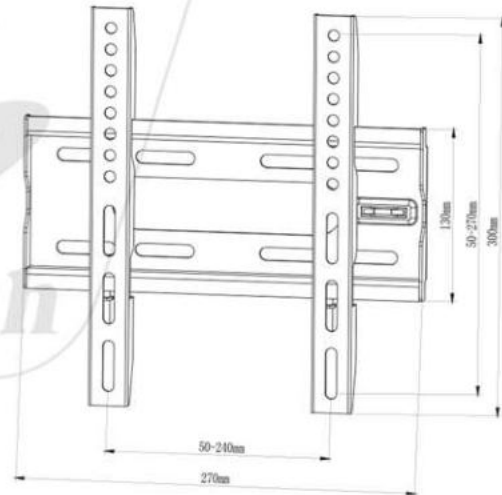

SH 41F

Fixed LCD/LED/Curved TV Wall Mount

Suitable for most 22" - 43" screen

Enhance Your Living Space
with Hanging TV to Wall

Screen Size
22"-43"

VESA
300x300

Profile
28mm

Weight Capacity
45kg